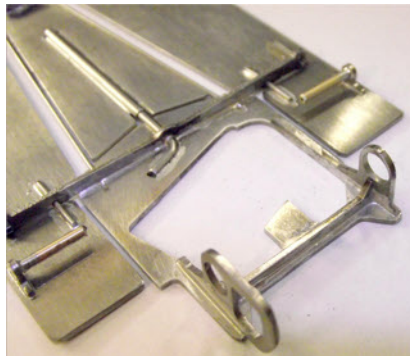

## **2011 AGS Falcon Pro Sports Chassis**

Chassis rails 0.032" or 0.8mm piano wire.

Centre spine 0.062" piano wire, use either brass or preferably stainless tube for the centre pivot.

Use 0.032" wire for the inside pan pivots.