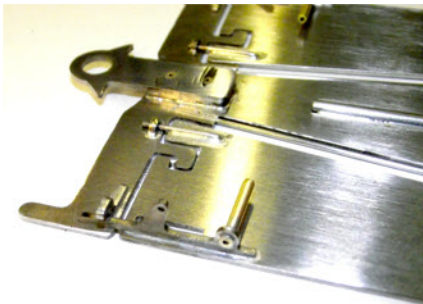

## **2011 AGS Falcon Pro Sports Chassis**

Chassis rails 0.032" or 0.8mm piano wire.

Centre spine 0.062" piano wire, use either brass or preferably stainless tube for the centre pivot.

Use 0.032" wire for the inside pan pivots.