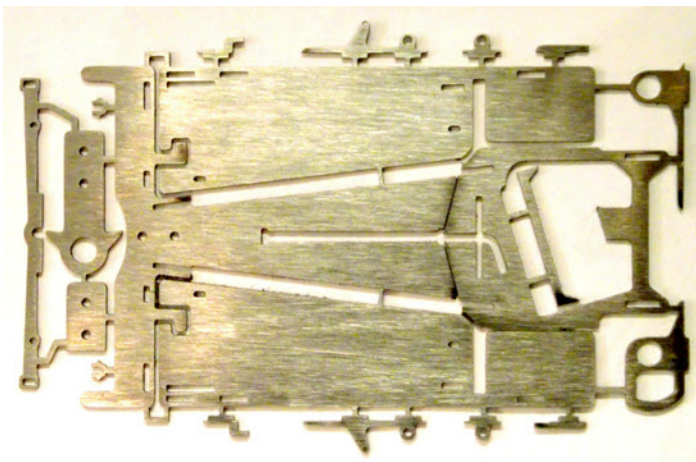

## **2011 AGS Falcon Pro Sports Chassis**

Chassis rails 0.032" or 0.8mm piano wire.

Centre spine 0.062" piano wire, use either brass or preferably stainless tube for the centre pivot.

Use 0.032" wire for the inside pan pivots.