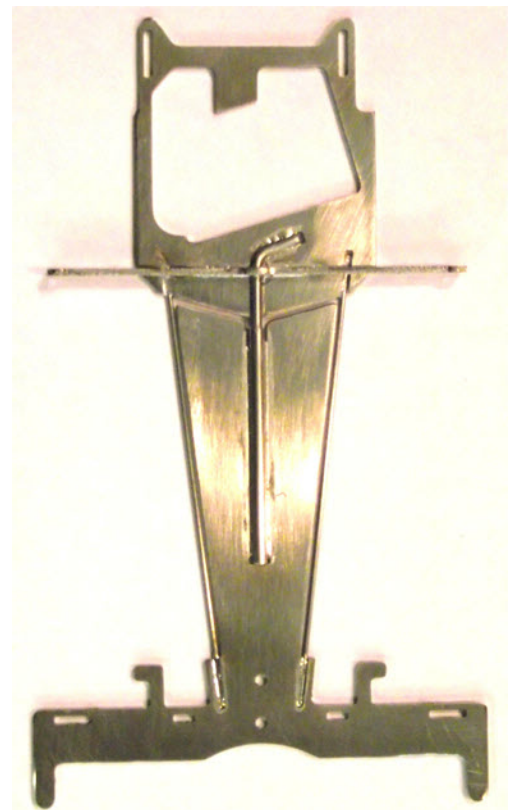

## **2011 AGS Falcon Pro Sports Chassis**

Chassis rails 0.032" or 0.8mm piano wire.

Centre spine 0.062" piano wire, use either brass or preferably stainless tube for the centre pivot.

Use 0.032" wire for the inside pan pivots.